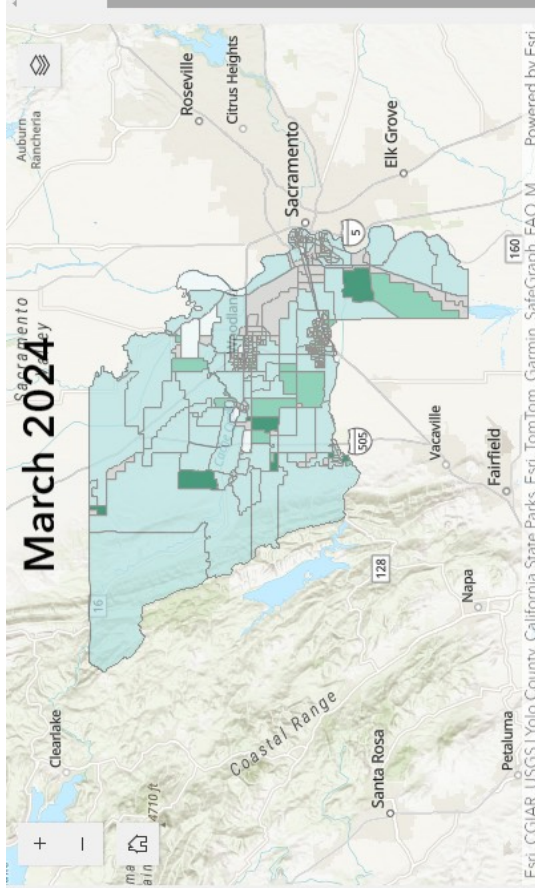

▼ Voter Turnout March 2020

Turnout Percentage is between and

▼ Voter Turnout March 2024

Turnout Percentage is between and

▼ Voter Turnout Nov 2020

Turnout Percentage is between and

Esri, CGIAR, USGS | Yolo County, California State Parks, Esri, TomTom, Garmin, SafeGraph, FAO, M... Powered by Esri