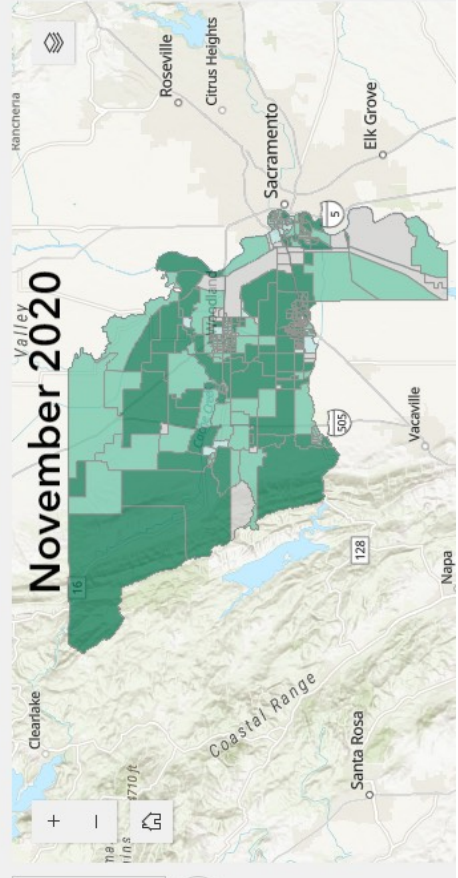

▼ Voter Turnout March 2020

Turnout Percentage is between and

▼ Voter Turnout March 2024

Turnout Percentage is between and

▼ Voter Turnout Nov 2020

Turnout Percentage is between and

Esri, CGIAR, USGS | Yolo County, California State Parks, Esri, TomTom, Garmin, SafeGraph, FAO, M... Powered by Esri