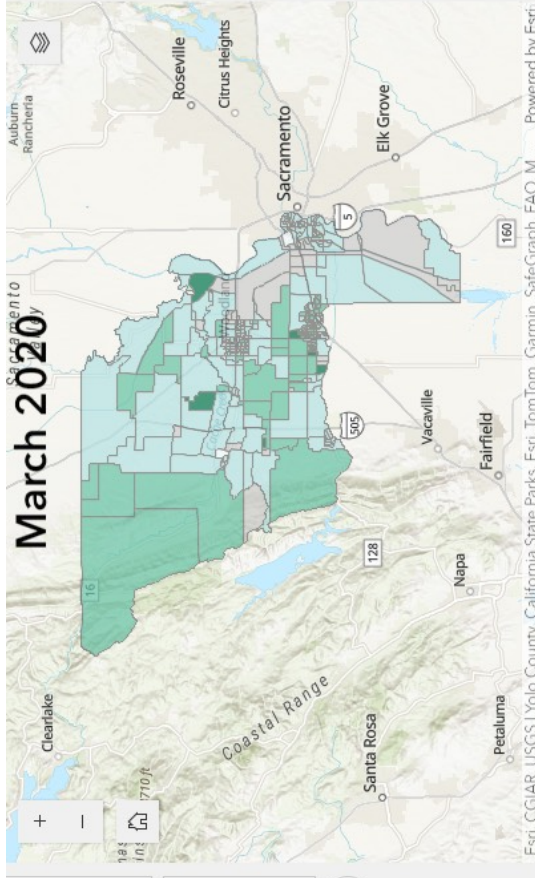

▼ Voter Turnout March 2020

Turnout Percentage is between and

▼ Voter Turnout March 2024

Turnout Percentage is between and

▼ Voter Turnout Nov 2020

Turnout Percentage is between and

Esri, CGIAR, USGS | Yolo County, California State Parks, Esri, TomTom, Garmin, SafeGraph, FAO, M... Powered by Esri